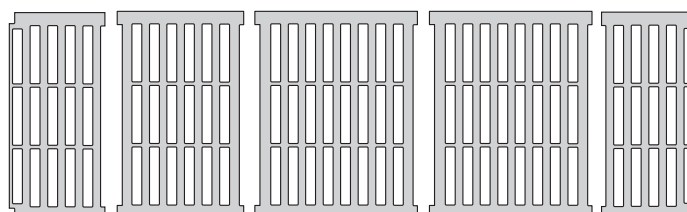

Shelf Configuration for 30" (76,2 cm) Traverse.

CS1411S/V	CS146S/V	CS1411S/V
CS1811S/V	CS186S/V	CS1811S/V
CS2111S/V	CS216S/V	CS2111S/V
CS2411S/V	CS246S/V	CS2411S/V

Shelf Configuration for 54" (137,2 cm) Traverse.

CS1411S/V	CS1418S/V	CS1412S/V	CS1411S/V
CS1811S/V	CS1818S/V	CS1812S/V	CS1811S/V
CS2111S/V	CS2118S/V	CS2112S/V	CS2111S/V
CS2411S/V	CS2418S/V	CS2412S/V	CS2411S/V

Shelf Configuration for 36" (91,4 cm) Traverse.

CS1411S/V	CS1412S/V	CS1411S/V
CS1811S/V	CS1812S/V	CS1811S/V
CS2111S/V	CS2112S/V	CS2111S/V
CS2411S/V	CS2412S/V	CS2411S/V

Shelf Configuration for 60" (152,4 cm) Traverse.

CS1411S/V	CS1418S/V	CS1418S/V	CS1411S/V
CS1811S/V	CS1818S/V	CS1818S/V	CS1811S/V
CS2111S/V	CS2118S/V	CS2118S/V	CS2111S/V
CS2411S/V	CS2418S/V	CS2418S/V	CS2411S/V

Shelf Configuration for 42" (106,7 cm) Traverse.

CS1411S/V	CS1418S/V	CS1411S/V
CS1811S/V	CS1818S/V	CS1811S/V
CS2111S/V	CS2118S/V	CS2111S/V
CS2411S/V	CS2418S/V	CS2411S/V

Shelf Configuration for 72" (182,9 cm) Traverse.