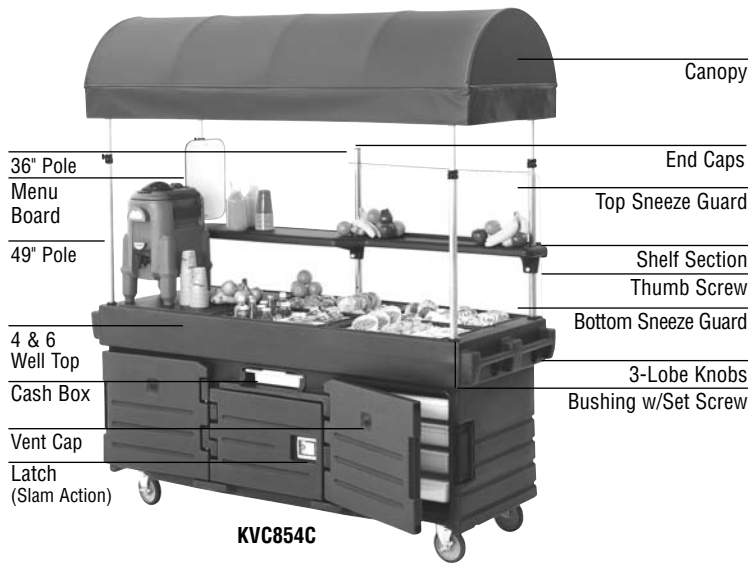

TOLL-FREE ORDERING (866) 482-8919

This page shows List Price ONLY. For discounted pricing please visit www.deiequipment.com

CamKiosk® System (Main Cart) Replacement Parts List

Bridge Connectors for Top/Front Panel

CODE	C.G.	PART FITS THIS PRODUCT	DESCRIPTION	USD LIST PRICE
60198	1	All CamKiosk Carts	1-Clamp Section Roto Piece, 2-Arm Knob	261.00
60199		All CamKiosk Carts	1-Three Lobe Knob, 3-Stainless Steel Fender Washers (60335)	17.10
60200		All CamKiosk Carts	1-Strap/Bracket, 2-Thumb Screw (60328), 2-Star Washer (60343)	13.20
7378	1	All CamKiosk Carts	1-Top Connector Panel (Bridge)	150.00
7379	1	All CamKiosk Carts	1-Front Connector Panel (Bridge)	149.00

Casters

CODE	C.G.	PART FITS THIS PRODUCT	DESCRIPTION	USD LIST PRICE
60033		All CamKiosk Carts	1-Caster 6" Swivel w/Brake, 4-Bolts (60300)	42.15
60034		All CamKiosk Carts	1-Caster 6" Swivel, 4-Bolts (60300)	36.55

Canopies & Umbrellas

CODE	C.G.	PART FITS THIS PRODUCT	DESCRIPTION	USD LIST PRICE
45251		All CamKiosk Carts	1-Slotted Set Screw	1.00
60231		All CamKiosk Carts	1-Bushing, 1-Set Screw (60330)	26.25
47283		All CamKiosk Carts	1-Canopy Pole 49" Length (units before 12/01/06)	91.05
S06005		KVC854C, KVC856C	1-Telescoping Pole	43.55
H06005		KVC854C, KVC856C	Retrofit & Replacement Kit: 4-Telescoping Poles, 1-Top Sneeze Guard Panel (Units after 12/01/06)	212.00
42140		All CamKiosk Carts	1-Black Nylon Pole Bushing	23.60
60413		All CamKiosk Carts	4-Spade Thumb Screw	3.95
60207		All CamKiosk Carts	1-Canopy Beige #522 4-49" Poles	2,465.00
60208		All CamKiosk Carts	1-Canopy Green #562 4-49" Poles	2,465.00
14330		All CamKiosk Carts	1-Umbrella 6' Dia. Green/Beige	385.00