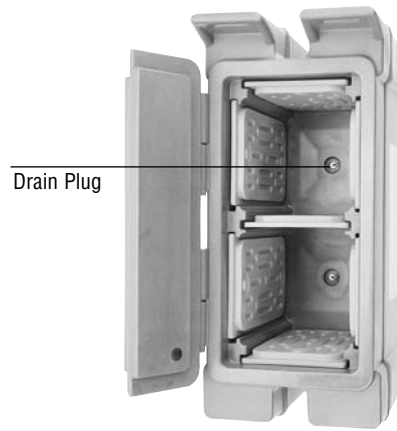

CAMCHILLER® CART

CPC13134

CPC13134

CODE	C.G.	PART FITS THIS PRODUCT	DESCRIPTION	LIST PRICE
Caster Impact Plate				
44018		CPC13134, CPC13134A	1-3" Caster Impact Plate	\$ 5.50
Casters				
60352		CPC13134	1-3" Swivel Caster, 4-Bolts (60300)	31.05
60040		CPC13134	1-3" Swivel w/Brake Caster, 4-Bolts (60300)	25.75
60006		CPC13134A	1-5" Swivel Caster, 4-Bolts (60300)	25.05
60007		CPC13134A	1-5" Swivel w/Brake Caster, 4-Bolts (60300)	33.30
Covers				
6361	23	CPC13134, CPC13134A	Front Panel (with logo)	155.00
6362	23	CPC13134, CPC13134A	Back Panel (attached to body)	128.00
Drain Plug				
60030		CPC13134, CPC13134A	1-Plug, 1-Adapter, 1-"O" Ring	16.05

CAMWARMER®

CODE	C.G.	PART FITS THIS PRODUCT	DESCRIPTION	LIST PRICE
Covers				
6510		1210PW	1-Top Cover	\$ 30.10
6520		1210PW	1-Bottom Cover	30.00
Pellet				
14524		1210PW	1-Pellet	80.00

COLOR REFERENCE MARKS-