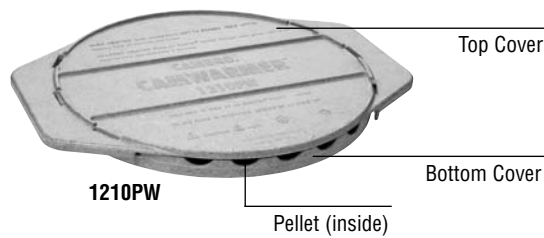

CAMCHILLER® CART

CPC13134

CPC13134

CODE	C.G.	PART FITS THIS PRODUCT	DESCRIPTION	LIST PRICE
Caster Impact Plate				
44018		CPC13134, CPC13134A	1-3" Caster Impact Plate	\$ 5.50
Casters				
60352		CPC13134	1-3" Swivel Caster, 4-Bolts (60300)	31.05
60040		CPC13134	1-3" Swivel w/Brake Caster, 4-Bolts (60300)	25.75
60006		CPC13134A	1-5" Swivel Caster, 4-Bolts (60300)	25.05
60007		CPC13134A	1-5" Swivel w/Brake Caster, 4-Bolts (60300)	33.30
Covers				
6361	23	CPC13134, CPC13134A	Front Panel (with logo)	155.00
6362	23	CPC13134, CPC13134A	Back Panel (attached to body)	128.00
Drain Plug				
60030		CPC13134, CPC13134A	1-Plug, 1-Adapter, 1-"O" Ring	16.05

CAMWARMER®

CODE	C.G.	PART FITS THIS PRODUCT	DESCRIPTION	LIST PRICE
Covers				
6510		1210PW	1-Top Cover	\$ 30.10
6520		1210PW	1-Bottom Cover	30.00
Pellet				
14524		1210PW	1-Pellet	80.00

COLOR REFERENCE MARKS-