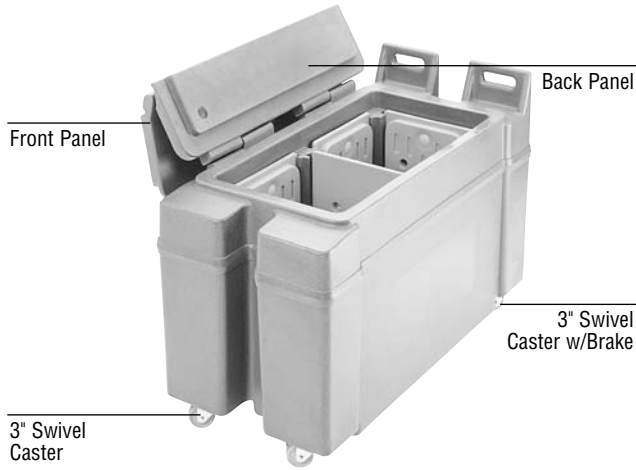

CAMCHILLER® CART

CPC13134

CPC13134

CODE	C.G.	PART FITS THIS PRODUCT	DESCRIPTION	LIST PRICE
Caster Impact Plate				
44018		CPC13134, CPC13134A	1-3" Caster Impact Plate	\$ 5.50
Casters				
60352		CPC13134	1-3" Swivel Caster, 4-Bolts (60300)	31.05
60040		CPC13134	1-3" Swivel w/Brake Caster, 4-Bolts (60300)	25.75
60006		CPC13134A	1-5" Swivel Caster, 4-Bolts (60300)	25.05
60007		CPC13134A	1-5" Swivel w/Brake Caster, 4-Bolts (60300)	33.30
Covers				
6361	23	CPC13134, CPC13134A	Front Panel (with logo)	155.00
6362	23	CPC13134, CPC13134A	Back Panel (attached to body)	128.00
Drain Plug				
60030		CPC13134, CPC13134A	1-Plug, 1-Adapter, 1-"O" Ring	16.05

CAMWARMER®

CODE	C.G.	PART FITS THIS PRODUCT	DESCRIPTION	LIST PRICE
Covers				
6510		1210PW	1-Top Cover	\$ 30.10
6520		1210PW	1-Bottom Cover	30.00
Pellet				
14524		1210PW	1-Pellet	80.00

COLOR REFERENCE MARKS-