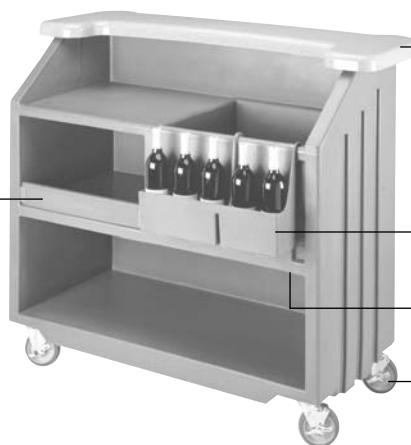

DESIGNER SERIES CAMBAR® BAR540DS AND STANDARD SERIES CAMBAR® BAR540

BAR540DS-Front

Retainer Guard

Counter Top

Speed Rail

Threaded Faucet Drain

5" Swivel Caster w/Brake

BAR540DS-Back

BAR540-Front

Retainer Guard

Counter Top

Speed Rail

Threaded Faucet Drain

5" Swivel Caster w/Brake

BAR540-Back

CODE	C.G.	PART FITS THIS PRODUCT	DESCRIPTION	LIST PRICE
Casters				
60007		All Standard & Designer BAR540 Models	1-5" Swivel w/Brake Caster, 4-Bolts (60300)	\$ 33.30
60008		All Standard & Designer BAR540 Models	1-5" Swivel Caster, 4-Bolts (60300)	28.25
Caster Impact Plate				
44018		All Standard & Designer BAR540 Models	1-5" Caster Impact Plate	5.50
Counter Tops—Designer Series				
60234		BAR540DS	1-Coal Color Counter Top	675.00
60235		BAR540DS	1-Slate Gray Color Counter Top	675.00
60253		BAR540DS	1-Cocoa Color Counter Top	675.00
60421		BAR540DS	1-Clip Plate, 6-Screws	8.05
Counter Tops—Standard Series				
6910	20	BAR540	1-Counter Top	175.00
60181		BAR540	1-Clip Plate, 6-Screws, 3-Star Washers	7.75
Retainer Guard				
BAR54RG	20	All Standard & Designer BAR540 Models	1-Retainer Guard	61.65
Threaded Faucet Drain				
64005		All Standard & Designer BAR540 Models	1-Threaded Faucet Drain	11.15

DESIGNER SERIES CAMBAR® 650/730 AND STANDARD SERIES CAMBAR® 650/730

BAR650 - Standard Line

BAR650DS - Designer Line

DS Top

DS Top

Front Panel

Top and Front Panel are separate pieces.

Tank Retaining Strap for Syrup

Wire Shelf

6" Caster-Swivel w/Brake

DS Top

Front Panel

Fresh Water Tank

Retaining Strap

Metal Rack

6" Caster-Swivel w/Brake