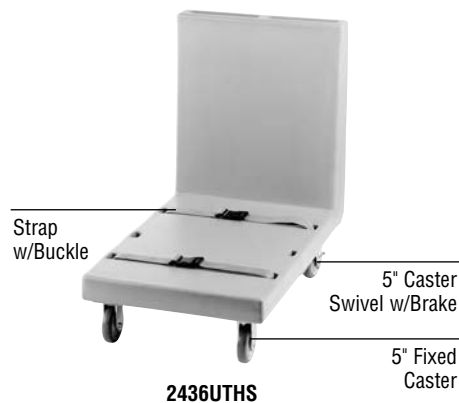

CAMDOLLIES® AND UTILITY TRUCKS

CODE	C.G.	PART FITS THIS PRODUCT	DESCRIPTION	LIST PRICE
Wheels				
41020		Dish Caddies with 10" Wheels and Adjustable Dish Caddies	1-10" Wheel	\$ 59.65
H06002	ADCS		1-10" Wheel, 1-Nut	39.35
Note: Replacement parts for ADC4 & ADC6 will be available until December 31, 2007.				
Axes				
60076	CD1826HB		1-Axle, 2-Nuts	27.15
60077	CD2020HB		1-Axle, 2-Nuts	31.25
60078	CD1826MTCHB		1-Axle, 2-Nuts	27.15
60081	CD100HB, CD300HB		1-Axle, 2-Nuts	27.15
Casters				
60352		Camdollies with 3" Casters	1-3" Swivel Caster, 4-Bolts (60300)	31.05
60006		Camdollies with 5" Casters, Utility Trucks	1-5" Fixed Caster, 4-Bolts (60300)	25.05
60007		Camdollies with 5" Casters, Utility Trucks	1-5" Swivel w/Brake Caster, 4-Bolts (60300)	33.30
60008		Camdollies with 5" Casters, Utility Trucks	1-5" Swivel Caster, 4-Bolts (60300)	28.25
41064		Camdollies with 3 1/2" Casters	1-3 1/2" Swivel Caster	17.00
41059		Camdollies with 3 1/2" Casters	1-Bushing Sleeve	1.00
Handles				
60232	CDR2020H		Handle Kit: 1-Chrome Handle, 4-Screws (60333)	109.00
60285	2030UT		Handle Kit: 1-Chrome Handle, 4-Screws (60333)	200.00
Impact Plate				
60284		2436UTH, 2436UTHS, CD400, CD1826PDB	1-Impact Plate, 4-Bolts (60300)	8.50
Strap with Buckle				
45155		2436UTH, 2436UTHS	1-Strap with buckle 200" long	21.50