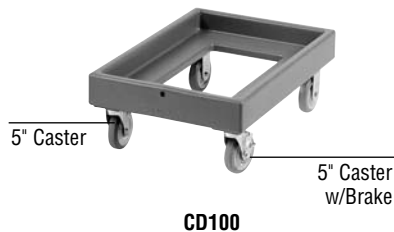

CAMDOLLIES® AND UTILITY TRUCKS

CODE	C.G.	PART FITS THIS PRODUCT	DESCRIPTION	LIST PRICE
Wheels				
41020		Dish Caddies with 10" Wheels and Adjustable Dish Caddies	1-10" Wheel	\$ 59.65
H06002	ADCS		1-10" Wheel, 1-Nut	39.35
Note: Replacement parts for ADC4 & ADC6 will be available until December 31, 2007.				
Axes				
60076	CD1826HB		1-Axle, 2-Nuts	27.15
60077	CD2020HB		1-Axle, 2-Nuts	31.25
60078	CD1826MTCHB		1-Axle, 2-Nuts	27.15
60081	CD100HB, CD300HB		1-Axle, 2-Nuts	27.15
Casters				
60352		Camdollies with 3" Casters	1-3" Swivel Caster, 4-Bolts (60300)	31.05
60006		Camdollies with 5" Casters, Utility Trucks	1-5" Fixed Caster, 4-Bolts (60300)	25.05
60007		Camdollies with 5" Casters, Utility Trucks	1-5" Swivel w/Brake Caster, 4-Bolts (60300)	33.30
60008		Camdollies with 5" Casters, Utility Trucks	1-5" Swivel Caster, 4-Bolts (60300)	28.25
41064		Camdollies with 3 1/2" Casters	1-3 1/2" Swivel Caster	17.00
41059		Camdollies with 3 1/2" Casters	1-Bushing Sleeve	1.00
Handles				
60232	CDR2020H		Handle Kit: 1-Chrome Handle, 4-Screws (60333)	109.00
60285	2030UT		Handle Kit: 1-Chrome Handle, 4-Screws (60333)	200.00
Impact Plate				
60284		2436UTH, 2436UTHS, CD400, CD1826PDB	1-Impact Plate, 4-Bolts (60300)	8.50
Strap with Buckle				
45155		2436UTH, 2436UTHS	1-Strap with buckle 200" long	21.50

COLOR REFERENCE MARKS-

Some replacement parts must be ordered by color, for example, doors. The Color Group (C.G.) numbers listed next to select replacement parts in this catalog, refer to the general color group number listed on the left side of the chart below. You must then select the exact color code from that group for the part you are ordering.