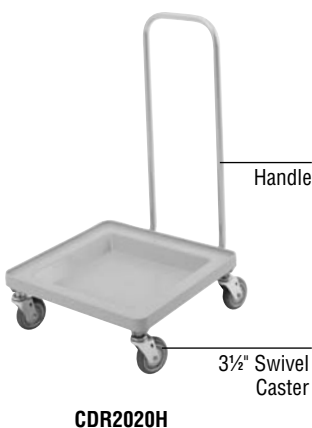

CAMDOLLIES® AND UTILITY TRUCKS

CODE	C.G.	PART FITS THIS PRODUCT	DESCRIPTION	LIST PRICE
Wheels				
41020		Dish Caddies with 10" Wheels and Adjustable Dish Caddies	1-10" Wheel	\$ 59.65
H06002	ADCS		1-10" Wheel, 1-Nut	39.35
Note: Replacement parts for ADC4 & ADC6 will be available until December 31, 2007.				
Axes				
60076	CD1826HB		1-Axle, 2-Nuts	27.15
60077	CD2020HB		1-Axle, 2-Nuts	31.25
60078	CD1826MTCHB		1-Axle, 2-Nuts	27.15
60081	CD100HB, CD300HB		1-Axle, 2-Nuts	27.15
Casters				
60352		Camdollies with 3" Casters	1-3" Swivel Caster, 4-Bolts (60300)	31.05
60006		Camdollies with 5" Casters, Utility Trucks	1-5" Fixed Caster, 4-Bolts (60300)	25.05
60007		Camdollies with 5" Casters, Utility Trucks	1-5" Swivel w/Brake Caster, 4-Bolts (60300)	33.30
60008		Camdollies with 5" Casters, Utility Trucks	1-5" Swivel Caster, 4-Bolts (60300)	28.25
41064		Camdollies with 3 1/2" Casters	1-3 1/2" Swivel Caster	17.00
41059		Camdollies with 3 1/2" Casters	1-Bushing Sleeve	1.00
Handles				
60232	CDR2020H		Handle Kit: 1-Chrome Handle, 4-Screws (60333)	109.00
60285	2030UT		Handle Kit: 1-Chrome Handle, 4-Screws (60333)	200.00
Impact Plate				
60284		2436UTH, 2436UTHS, CD400, CD1826PDB	1-Impact Plate, 4-Bolts (60300)	8.50
Strap with Buckle				
45155		2436UTH, 2436UTHS	1-Strap with buckle 200" long	21.50

COLOR REFERENCE MARKS-

Some replacement parts must be ordered by color, for example, doors. The Color Group (C.G.) numbers listed next to select replacement parts in this catalog, refer to the general color group number listed on the left side of the chart below. You must then select the exact color code from that group for the part you are ordering.