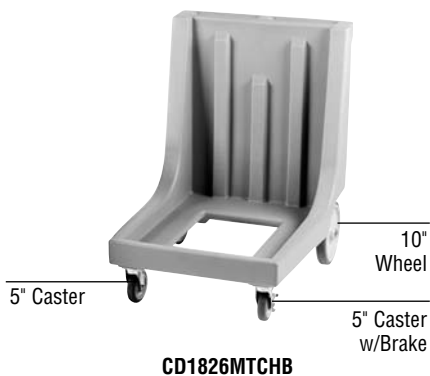

CAMDOLLIES® AND UTILITY TRUCKS

CODE	C.G.	PART FITS THIS PRODUCT	DESCRIPTION	LIST PRICE
Wheels				
41020		Dish Caddies with 10" Wheels and Adjustable Dish Caddies	1-10" Wheel	\$ 59.65
H06002	ADCS		1-10" Wheel, 1-Nut	39.35
Note: Replacement parts for ADC4 & ADC6 will be available until December 31, 2007.				
Axes				
60076	CD1826HB		1-Axle, 2-Nuts	27.15
60077	CD2020HB		1-Axle, 2-Nuts	31.25
60078	CD1826MTCHB		1-Axle, 2-Nuts	27.15
60081	CD100HB, CD300HB		1-Axle, 2-Nuts	27.15
Casters				
60352		Camdollies with 3" Casters	1-3" Swivel Caster, 4-Bolts (60300)	31.05
60006		Camdollies with 5" Casters, Utility Trucks	1-5" Fixed Caster, 4-Bolts (60300)	25.05
60007		Camdollies with 5" Casters, Utility Trucks	1-5" Swivel w/Brake Caster, 4-Bolts (60300)	33.30
60008		Camdollies with 5" Casters, Utility Trucks	1-5" Swivel Caster, 4-Bolts (60300)	28.25
41064		Camdollies with 3 1/2" Casters	1-3 1/2" Swivel Caster	17.00
41059		Camdollies with 3 1/2" Casters	1-Bushing Sleeve	1.00
Handles				
60232	CDR2020H		Handle Kit: 1-Chrome Handle, 4-Screws (60333)	109.00
60285	2030UT		Handle Kit: 1-Chrome Handle, 4-Screws (60333)	200.00
Impact Plate				
60284		2436UTH, 2436UTHS, CD400, CD1826PDB	1-Impact Plate, 4-Bolts (60300)	8.50
Strap with Buckle				
45155		2436UTH, 2436UTHS	1-Strap with buckle 200" long	21.50