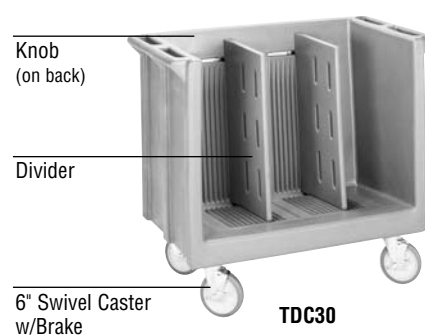

DISH CADDIES, ADJUSTABLE DISH CADDIES, TRAY & DISH CARTS, ADJUSTABLE TRAY & DISH CART, TRAY & SILVER CART

CODE	C.G.	PART FITS THIS PRODUCT	DESCRIPTION	LIST PRICE
Axle Mount Plate				
44030		ADC4, ADC6	1-Axle Mount Plate	\$ 2.75
Axles				
60082		DC1125, DC1225, ADC4, ADC6	1-Axle, 2-Nuts	27.15
60083		DC575, DC700, DC825, DC950	1-Axle, 2-Nuts	27.15
H06014		ADCS	1-Axle, 2-Nuts, 2-Washers	45.55
S05001		ADCS	2-Axle Washers	5.35
Caster Impact Plate				
44018		All Carts, Dish Caddies, Adjustable Carts and Adjustable ADC4 & ADC6, ADCS	1-Impact Plate/Mount Plate	5.50
Casters				
H06001		ADCS	1-5" Swivel Caster w/Brake, 1-Impact Plate, 4-Screws	33.05
60007		All Dish Caddies	1-5" Swivel Caster w/Brake, 4-Bolts (60300)	33.30
60008		All Dish Caddies	1-5" Swivel Caster, 4-Bolts (60300)	28.25
60032		All Carts, except Dish Caddies	1-6" Fixed Caster, 4-Bolts (60300)	34.75
60033		All Carts, except Dish Caddies	1-6" Swivel Caster w/Brake, 4-Bolts (60300)	42.15
60034		All Carts, except Dish Caddies	1-6" Swivel Caster, 4-Bolts (60300)	36.55
Covers				
ADCC		All Adjustable Dish Caddies	1-Vinyl Cover	78.90
TDC30C		Adjustable Tray & Dish Cart	1-Vinyl Cover	78.90
14300		DC650, DC825, DC950, DC975	1-Vinyl Cover	90.55
14301		Tray & Silver Cart	1-Vinyl Cover	71.65
TDC2029C		Tray & Dish Cart	1-Vinyl Cover	91.50
14310		DC575, DC700	1-Vinyl Cover	90.55
14311		DC1125, DC1225, DC1150	1-Vinyl Cover	102.00
Dividers				
ADCD		ADC4, ADC6	Divider Kit (Available until December 31, 2007)	52.00
TDC30D	19	Adjustable Tray and Dish Cart	Divider Kit 1-Divider, 1-Washer (45311), 1-Knob	67.00
Towers				
C05001		ADCS	Tower Kit: 1-Tower, 1-Washer, 1-Knob	50.25
H06004		ADCS	1-Washer, 1-Knob	10.00
Divider Hardware Kit				
60180		ADC4 & ADC6	1-Washer, 1-Through Hole Knob	14.45
60096		Adjustable Tray and Dish Cart	1-Washer, 1-Knob	24.30
45311		ADC4 & ADC6 and Adjustable Tray and Dish Cart	1-Washer	2.25