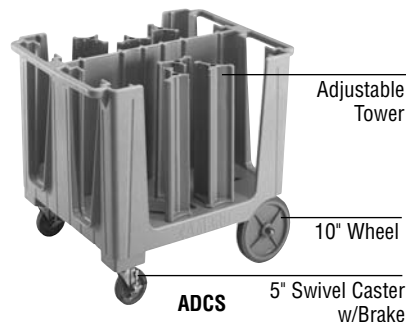

DISH CADDIES, ADJUSTABLE DISH CADDIES, TRAY & DISH CARTS, ADJUSTABLE TRAY & DISH CART, TRAY & SILVER CART

CODE	C.G.	PART FITS THIS PRODUCT	DESCRIPTION	LIST PRICE
Axle Mount Plate				
44030		ADC4, ADC6	1-Axle Mount Plate	\$ 2.75
Axles				
60082		DC1125, DC1225, ADC4, ADC6	1-Axle, 2-Nuts	27.15
60083		DC575, DC700, DC825, DC950	1-Axle, 2-Nuts	27.15
H06014		ADCS	1-Axle, 2-Nuts, 2-Washers	45.55
S05001		ADCS	2-Axle Washers	5.35
Caster Impact Plate				
44018		All Carts, Dish Caddies, Adjustable Carts and Adjustable ADC4 & ADC6, ADCS	1-Impact Plate/Mount Plate	5.50
Casters				
H06001		ADCS	1-5" Swivel Caster w/Brake, 1-Impact Plate, 4-Screws	33.05
60007		All Dish Caddies	1-5" Swivel Caster w/Brake, 4-Bolts (60300)	33.30
60008		All Dish Caddies	1-5" Swivel Caster, 4-Bolts (60300)	28.25
60032		All Carts, except Dish Caddies	1-6" Fixed Caster, 4-Bolts (60300)	34.75
60033		All Carts, except Dish Caddies	1-6" Swivel Caster w/Brake, 4-Bolts (60300)	42.15
60034		All Carts, except Dish Caddies	1-6" Swivel Caster, 4-Bolts (60300)	36.55
Covers				
ADCC		All Adjustable Dish Caddies	1-Vinyl Cover	78.90
TDC30C		Adjustable Tray & Dish Cart	1-Vinyl Cover	78.90
14300		DC650, DC825, DC950, DC975	1-Vinyl Cover	90.55
14301		Tray & Silver Cart	1-Vinyl Cover	71.65
TDC2029C		Tray & Dish Cart	1-Vinyl Cover	91.50
14310		DC575, DC700	1-Vinyl Cover	90.55
14311		DC1125, DC1225, DC1150	1-Vinyl Cover	102.00
Dividers				
ADCD		ADC4, ADC6	Divider Kit (Available until December 31, 2007)	52.00
TDC30D	19	Adjustable Tray and Dish Cart	Divider Kit 1-Divider, 1-Washer (45311), 1-Knob	67.00
Towers				
C05001		ADCS	Tower Kit: 1-Tower, 1-Washer, 1-Knob	50.25
H06004		ADCS	1-Washer, 1-Knob	10.00
Divider Hardware Kit				
60180		ADC4 & ADC6	1-Washer, 1-Through Hole Knob	14.45
60096		Adjustable Tray and Dish Cart	1-Washer, 1-Knob	24.30
45311		ADC4 & ADC6 and Adjustable Tray and Dish Cart	1-Washer	2.25