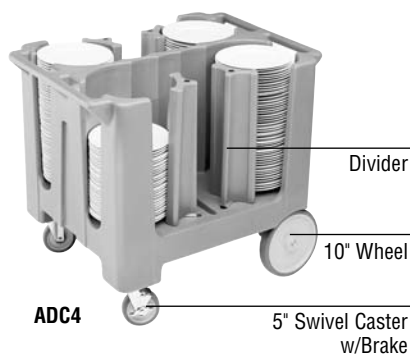

DISH CADDIES, ADJUSTABLE DISH CADDIES, TRAY & DISH CARTS, ADJUSTABLE TRAY & DISH CART, TRAY & SILVER CART

CODE	C.G.	PART FITS THIS PRODUCT	DESCRIPTION	LIST PRICE
Axle Mount Plate				
44030		ADC4, ADC6	1-Axle Mount Plate	\$ 2.75
Axles				
60082		DC1125, DC1225, ADC4, ADC6	1-Axle, 2-Nuts	27.15
60083		DC575, DC700, DC825, DC950	1-Axle, 2-Nuts	27.15
H06014		ADCS	1-Axle, 2-Nuts, 2-Washers	45.55
S05001		ADCS	2-Axle Washers	5.35
Caster Impact Plate				
44018		All Carts, Dish Caddies, Adjustable Carts and Adjustable ADC4 & ADC6, ADCS	1-Impact Plate/Mount Plate	5.50
Casters				
H06001		ADCS	1-5" Swivel Caster w/Brake, 1-Impact Plate, 4-Screws	33.05
60007		All Dish Caddies	1-5" Swivel Caster w/Brake, 4-Bolts (60300)	33.30
60008		All Dish Caddies	1-5" Swivel Caster, 4-Bolts (60300)	28.25
60032		All Carts, except Dish Caddies	1-6" Fixed Caster, 4-Bolts (60300)	34.75
60033		All Carts, except Dish Caddies	1-6" Swivel Caster w/Brake, 4-Bolts (60300)	42.15
60034		All Carts, except Dish Caddies	1-6" Swivel Caster, 4-Bolts (60300)	36.55
Covers				
ADCC		All Adjustable Dish Caddies	1-Vinyl Cover	78.90
TDC30C		Adjustable Tray & Dish Cart	1-Vinyl Cover	78.90
14300		DC650, DC825, DC950, DC975	1-Vinyl Cover	90.55
14301		Tray & Silver Cart	1-Vinyl Cover	71.65
TDC2029C		Tray & Dish Cart	1-Vinyl Cover	91.50
14310		DC575, DC700	1-Vinyl Cover	90.55
14311		DC1125, DC1225, DC1150	1-Vinyl Cover	102.00
Dividers				
ADCD		ADC4, ADC6	Divider Kit (Available until December 31, 2007)	52.00
TDC30D	19	Adjustable Tray and Dish Cart	Divider Kit 1-Divider, 1-Washer (45311), 1-Knob	67.00
Towers				
C05001		ADCS	Tower Kit: 1-Tower, 1-Washer, 1-Knob	50.25
H06004		ADCS	1-Washer, 1-Knob	10.00
Divider Hardware Kit				
60180		ADC4 & ADC6	1-Washer, 1-Through Hole Knob	14.45
60096		Adjustable Tray and Dish Cart	1-Washer, 1-Knob	24.30
45311		ADC4 & ADC6 and Adjustable Tray and Dish Cart	1-Washer	2.25