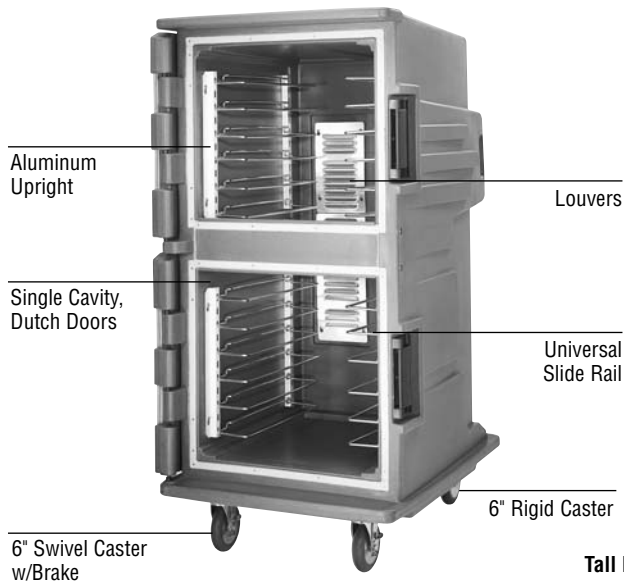

CAMTHERM® BULK FOOD HOLDING CABINETS

CMBHC1826 (Hot/Cold)

CMBH1826L (Hot Only)

Low Profile

Tall Profile

CODE	C.G.	PART FITS THIS PRODUCT	DESCRIPTION	LIST PRICE
Axles for 10" Big Wheel				
60281		Low profile only	Axle Kit: 1-10" Wheel Axle Long, 2-Lock Nuts (45508)	\$ 28.00
60383		Tall profile (CMBH1826TBF and TBC, CMBHC1826TBF and TBC)	Axle Kit: 1-10" Wheel Axle Short, 2-Lock Nuts (45508)	32.10
45508		All low profile, tall profile (CMBH1826TBF and TBC, CMBHC1826TBF and TBC)	1-Axle Lock Nut	1.00
Castors, 6"				
60268		All Camtherm Cabinets	1-6" Front Caster Swivel w/Brake, 4-Screws (60301)	52.80
60386		Tall profile (CMBH1826TSF and TSC, CMBH1C1826TSF and TSC)	1-6" Rear Caster Rigid, 4-Screws (60301)	44.65
60324		All Camtherm Cabinets	2-Cord Cleat Mounting Screws	3.30
Center Support Bar				
7639	16	Tall profile only	Center Bar Support Kit: 1-Center Bar, 4-Bolts, 4-Washers	52.00
60426		Tall profile only	Hardware only: 4-Bolts, 4-Washers	26.15