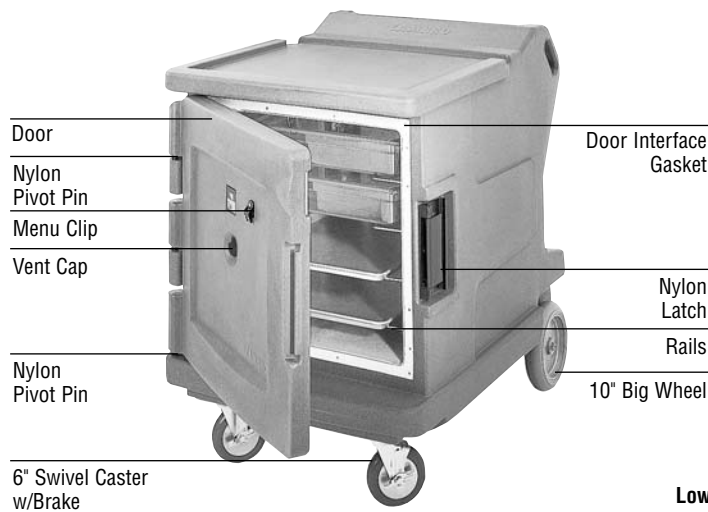

CAMTHERM® BULK FOOD HOLDING CABINETS

CMBHC1826 (Hot/Cold)

CMBH1826L (Hot Only)

Low Profile

Tall Profile

CODE	C.G.	PART FITS THIS PRODUCT	DESCRIPTION	LIST PRICE
Axles for 10" Big Wheel				
60281		Low profile only	Axle Kit: 1-10" Wheel Axle Long, 2-Lock Nuts (45508)	\$ 28.00
60383		Tall profile (CMBH1826TBF and TBC, CMBHC1826TBF and TBC)	Axle Kit: 1-10" Wheel Axle Short, 2-Lock Nuts (45508)	32.10
45508		All low profile, tall profile (CMBH1826TBF and TBC, CMBHC1826TBF and TBC)	1-Axle Lock Nut	1.00
Castors, 6"				
60268		All Camtherm Cabinets	1-6" Front Caster Swivel w/Brake, 4-Screws (60301)	52.80
60386		Tall profile (CMBH1826TSF and TSC, CMBH1C1826TSF and TSC)	1-6" Rear Caster Rigid, 4-Screws (60301)	44.65
60324		All Camtherm Cabinets	2-Cord Cleat Mounting Screws	3.30
Center Support Bar				
7639	16	Tall profile only	Center Bar Support Kit: 1-Center Bar, 4-Bolts, 4-Washers	52.00
60426		Tall profile only	Hardware only: 4-Bolts, 4-Washers	26.15