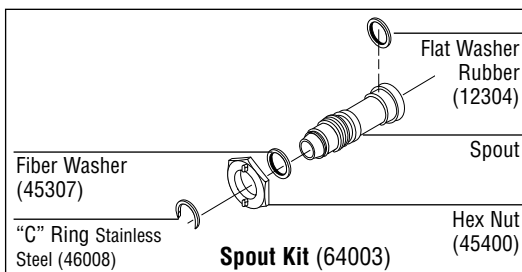

# CAMTAINERS® AND ULTRA CAMTAINERS®

CODE	C.G.	PART FITS THIS PRODUCT	DESCRIPTION	LIST PRICE
<b>Faucet and Spout</b>				
60267		All Camtainers & Ultra Camtainers (excluding 350LCD)	Faucet Kit: 1-Faucet, 1-Wing Nut (45401), 1-Rubber Seat Cup (46010)	\$ 17.85
64003		All Camtainers & Ultra Camtainers (excluding 350LCD)	Spout Kit: 1-Nylon Spout, 1- "C" Ring (46008), 1-Flat Washer (12304), 1-Fiber Washer (45307), 1-Hex Nut (45400)	4.00
12304		All Camtainers & Ultra Camtainers (excluding 350LCD)	1-Flat Washer	1.00
45307		All Camtainers & Ultra Camtainers (excluding 350LCD)	1-Fiber Washer	1.00
45400		All Camtainers & Ultra Camtainers (excluding 350LCD)	1-Hex Nut	1.00
45401		All Camtainers & Ultra Camtainers (excluding 350LCD)	1-Wing Nut	1.75
46008		All Camtainers & Ultra Camtainers (excluding 350LCD)	1-"C" Ring	1.00
46010		All Camtainers & Ultra Camtainers (excluding 350LCD)	1-Rubber Seat Cup (46010)	3.00
47219		All Camtainers (excluding 350LCD)	1-Solid Nylon Plug (Converting LCD's to Soup Carrier)	20.65
<b>Gaskets</b>				
12100	100LCD		1-Gasket	5.95
12101	250LCD, 350LCD, 500LCD		1-Gasket	8.35
12106	1000LCD		1-Gasket	11.90
12117	UC250, UC500		1-Gasket	7.75
12130	UC1000		1-Gasket	10.45
<b>Label Sets</b>				
13200	500LCD, 1000LCD		6-Imprinted Beverage Label Set, Large Label	3.70
13201	100LCD, 250LCD, UC250, UC500, UC1000		6-Imprinted Beverage Label Set, Small Label	3.70
<b>Latches</b>				
60090	100LCD, 1000LCD		Metal Latch Kit: 1-Small 2 Hole Latch, 2-Screws (60315)	11.75
60091	250LCD, 350LCD, 500LCD		Metal Latch Kit: 1-Small 2 Hole Latch, 2-Screws (60314)	11.75
60092	100LCD, 1000LCD		Metal Latch Kit: 1-Small 4 Hole Latch, 4-Screws (60315)	12.55
60093	250LCD, 350LCD, 500LCD		Metal Latch Kit: 1-Small 4 Hole Latch, 4-Screws (60314)	12.45
60135	All Ultra Camtainers		Latch Kit: 1-Black Nylon Latch, 5-Screws (60311)	20.00
60264	100LCD, 1000LCD (Units After 01/02)		Plastic Latch Kit : 1-Small 2 Hole Latch, 2-Screws (60315)	5.50
60263	250LCD, 350LCD, 500LCD (Units After 01/02)		Plastic Latch Kit : 1-Small 2 Hole Latch, 2-Screws (60314)	5.50
<b>Lids</b>				
6316	7	100LCD	1-Lid, 1-Gasket, 1-Vent Cap (14200)	35.35
6322	7	250LCD, 350LCD, 500LCD	1-Lid, 1-Gasket, 1-Vent Cap (14200)	41.50
6323	7	1000LCD	1-Lid, 1-Gasket, 1-Vent Cap (14200)	73.00
7354	8	UC250, UC500	1-Lid, 1-Gasket, 1-Vent Cap (14200)	37.70
7356	8	UC1000	1-Lid, 1-Gasket, 1-Vent Cap (14200)	56.10