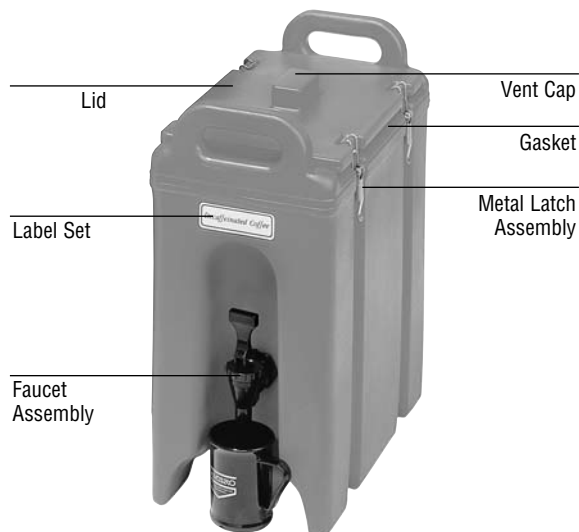

# CAMTAINERS® AND ULTRA CAMTAINERS®

CODE	C.G.	PART FITS THIS PRODUCT	DESCRIPTION	LIST PRICE
<b>Faucet and Spout</b>				
60267		All Camtainers & Ultra Camtainers (excluding 350LCD)	Faucet Kit: 1-Faucet, 1-Wing Nut (45401), 1-Rubber Seat Cup (46010)	\$ 17.85
64003		All Camtainers & Ultra Camtainers (excluding 350LCD)	Spout Kit: 1-Nylon Spout, 1- "C" Ring (46008), 1-Flat Washer (12304), 1-Fiber Washer (45307), 1-Hex Nut (45400)	4.00
12304		All Camtainers & Ultra Camtainers (excluding 350LCD)	1-Flat Washer	1.00
45307		All Camtainers & Ultra Camtainers (excluding 350LCD)	1-Fiber Washer	1.00
45400		All Camtainers & Ultra Camtainers (excluding 350LCD)	1-Hex Nut	1.00
45401		All Camtainers & Ultra Camtainers (excluding 350LCD)	1-Wing Nut	1.75
46008		All Camtainers & Ultra Camtainers (excluding 350LCD)	1-"C" Ring	1.00
46010		All Camtainers & Ultra Camtainers (excluding 350LCD)	1-Rubber Seat Cup (46010)	3.00
47219		All Camtainers (excluding 350LCD)	1-Solid Nylon Plug (Converting LCD's to Soup Carrier)	20.65
<b>Gaskets</b>				
12100	100LCD		1-Gasket	5.95
12101	250LCD, 350LCD, 500LCD		1-Gasket	8.35
12106	1000LCD		1-Gasket	11.90
12117	UC250, UC500		1-Gasket	7.75
12130	UC1000		1-Gasket	10.45
<b>Label Sets</b>				
13200	500LCD, 1000LCD		6-Imprinted Beverage Label Set, Large Label	3.70
13201	100LCD, 250LCD, UC250, UC500, UC1000		6-Imprinted Beverage Label Set, Small Label	3.70
<b>Latches</b>				
60090	100LCD, 1000LCD		Metal Latch Kit: 1-Small 2 Hole Latch, 2-Screws (60315)	11.75
60091	250LCD, 350LCD, 500LCD		Metal Latch Kit: 1-Small 2 Hole Latch, 2-Screws (60314)	11.75
60092	100LCD, 1000LCD		Metal Latch Kit: 1-Small 4 Hole Latch, 4-Screws (60315)	12.55
60093	250LCD, 350LCD, 500LCD		Metal Latch Kit: 1-Small 4 Hole Latch, 4-Screws (60314)	12.45
60135	All Ultra Camtainers		Latch Kit: 1-Black Nylon Latch, 5-Screws (60311)	20.00
60264	100LCD, 1000LCD (Units After 01/02)		Plastic Latch Kit : 1-Small 2 Hole Latch, 2-Screws (60315)	5.50
60263	250LCD, 350LCD, 500LCD (Units After 01/02)		Plastic Latch Kit : 1-Small 2 Hole Latch, 2-Screws (60314)	5.50
<b>Lids</b>				
6316	7	100LCD	1-Lid, 1-Gasket, 1-Vent Cap (14200)	35.35
6322	7	250LCD, 350LCD, 500LCD	1-Lid, 1-Gasket, 1-Vent Cap (14200)	41.50
6323	7	1000LCD	1-Lid, 1-Gasket, 1-Vent Cap (14200)	73.00
7354	8	UC250, UC500	1-Lid, 1-Gasket, 1-Vent Cap (14200)	37.70
7356	8	UC1000	1-Lid, 1-Gasket, 1-Vent Cap (14200)	56.10