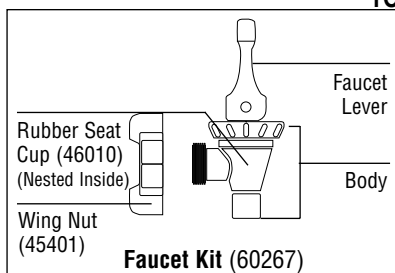

# CAMTAINERS® AND ULTRA CAMTAINERS®

CODE	C.G.	PART FITS THIS PRODUCT	DESCRIPTION	LIST PRICE
<b>Faucet and Spout</b>				
60267		All Camtainers & Ultra Camtainers (excluding 350LCD)	Faucet Kit: 1-Faucet, 1-Wing Nut (45401), 1-Rubber Seat Cup (46010)	\$ 17.85
64003		All Camtainers & Ultra Camtainers (excluding 350LCD)	Spout Kit: 1-Nylon Spout, 1- "C" Ring (46008), 1-Flat Washer (12304), 1-Fiber Washer (45307), 1-Hex Nut (45400)	4.00
12304		All Camtainers & Ultra Camtainers (excluding 350LCD)	1-Flat Washer	1.00
45307		All Camtainers & Ultra Camtainers (excluding 350LCD)	1-Fiber Washer	1.00
45400		All Camtainers & Ultra Camtainers (excluding 350LCD)	1-Hex Nut	1.00
45401		All Camtainers & Ultra Camtainers (excluding 350LCD)	1-Wing Nut	1.75
46008		All Camtainers & Ultra Camtainers (excluding 350LCD)	1-"C" Ring	1.00
46010		All Camtainers & Ultra Camtainers (excluding 350LCD)	1-Rubber Seat Cup (46010)	3.00
47219		All Camtainers (excluding 350LCD)	1-Solid Nylon Plug (Converting LCD's to Soup Carrier)	20.65
<b>Gaskets</b>				
12100	100LCD		1-Gasket	5.95
12101	250LCD, 350LCD, 500LCD		1-Gasket	8.35
12106	1000LCD		1-Gasket	11.90
12117	UC250, UC500		1-Gasket	7.75
12130	UC1000		1-Gasket	10.45
<b>Label Sets</b>				
13200	500LCD, 1000LCD		6-Imprinted Beverage Label Set, Large Label	3.70
13201	100LCD, 250LCD, UC250, UC500, UC1000		6-Imprinted Beverage Label Set, Small Label	3.70
<b>Latches</b>				
60090	100LCD, 1000LCD		Metal Latch Kit: 1-Small 2 Hole Latch, 2-Screws (60315)	11.75
60091	250LCD, 350LCD, 500LCD		Metal Latch Kit: 1-Small 2 Hole Latch, 2-Screws (60314)	11.75
60092	100LCD, 1000LCD		Metal Latch Kit: 1-Small 4 Hole Latch, 4-Screws (60315)	12.55
60093	250LCD, 350LCD, 500LCD		Metal Latch Kit: 1-Small 4 Hole Latch, 4-Screws (60314)	12.45
60135	All Ultra Camtainers		Latch Kit: 1-Black Nylon Latch, 5-Screws (60311)	20.00
60264	100LCD, 1000LCD (Units After 01/02)		Plastic Latch Kit : 1-Small 2 Hole Latch, 2-Screws (60315)	5.50
60263	250LCD, 350LCD, 500LCD (Units After 01/02)		Plastic Latch Kit : 1-Small 2 Hole Latch, 2-Screws (60314)	5.50
<b>Lids</b>				
6316	7	100LCD	1-Lid, 1-Gasket, 1-Vent Cap (14200)	35.35
6322	7	250LCD, 350LCD, 500LCD	1-Lid, 1-Gasket, 1-Vent Cap (14200)	41.50
6323	7	1000LCD	1-Lid, 1-Gasket, 1-Vent Cap (14200)	73.00
7354	8	UC250, UC500	1-Lid, 1-Gasket, 1-Vent Cap (14200)	37.70
7356	8	UC1000	1-Lid, 1-Gasket, 1-Vent Cap (14200)	56.10